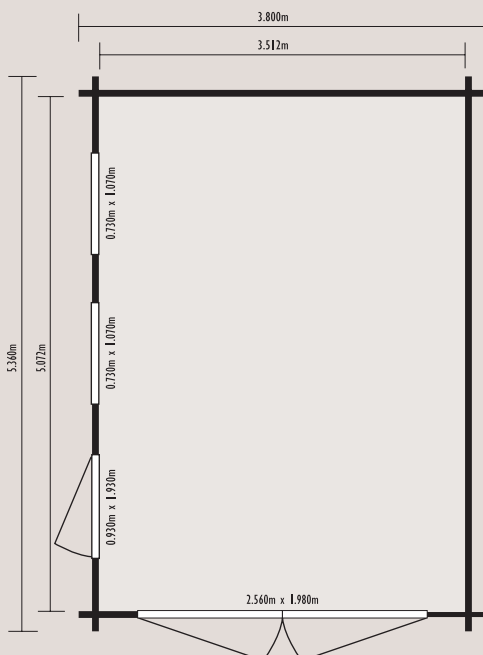

# koppelo

Dimensions	Internal	External (excl. overhangs)
Width	3.512m	3.800m
Depth	5.072m	5.360m
Ridge Height	-	2.770m
Area	17.81m <sup>2</sup>	20.37m <sup>2</sup>

**STANDARD FEATURES**

- 44mm Log thickness
- Square roof shingle tiles
- Standard tilt and turn windows
- Perspex glazing